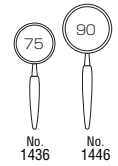

リーディングルーペ

リーディングルーペ