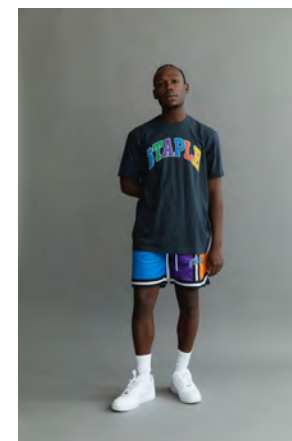

# STAPLE

**SUNNYSIDE ARCH HOODIE**  
2201H6801 **¥12,000**

HEATHER GREY

**SUNNYSIDE ARCH SWEATPANTS**  
2201B6802 **¥11,000**

HEATHER GREY  
Model is 5'11" and is wearing size MEDIUM

**SUNNYSIDE AOP TEE**  
2201C6804 **¥6,500**

NAVY  
Model is 5'11" and is wearing size MEDIUM

**SUNNYSIDE ARCH LOGO TEE**  
2201C6807 **¥5,000**

NAVY  
Model is 5'7" and is wearing size MEDIUM

**SUNNYSIDE ARCH LOGO TEE**  
2201C6807 **¥5,000**

WHITE

**SUNNYSIDE GRAPHIC TEE**  
2201C6806 **¥5,000**

NAVY  
Model is 5'11" and is wearing size LARGE

**SUNNYSIDE BASKETBALL SHORTS**  
2201B6808 **¥11,000**

BLUE  
Model is 5'7" and is wearing size MEDIUM. 5.5" Inseam