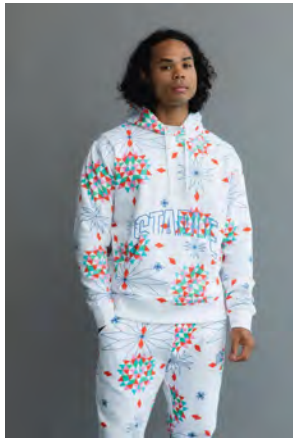

# STAPLE

**STERLING LOGO HOODIE**  
2201H6832 **¥12,000**

HEATHER GREY  
Model is 5'11" and is wearing Size MEDIUM

**STERLING LOGO SWEATPANT**  
2201B6834 **¥11,000**

HEATHER GREY  
Model is 5'11" and is wearing Size MEDIUM

**STERLING LOGO TEE**  
2201C6833 **¥5,000**

ORANGE

**STERLING LOGO TEE**  
2201C6833 **¥5,000**

WHITE  
Model is 5'11" and is wearing size LARGE

**STERLING STRIPE TEE**  
2201C6835 **¥6,000**

BLACK  
Model is 5'11" and is wearing size LARGE.

**STERLING PIGEON TEE**  
2201C6836 **¥5,000**

WHITE  
Model is 5'11" and is wearing size LARGE.

**STERLING LOGO CAP**  
2201X6831 **¥5,500**

BLACK

**LENOX REVERSIBLE JKT**  
2201O6837 **¥18,000**

WHITE  
Model is 5'11" and is wearing size MEDIUM

**LENOX PRINT HOODIE**  
2201H6838 **¥13,000**

WHITE  
Model is 5'11" and is wearing size MEDIUM

**LENOX PRINT SWEATPANT**  
2201B6840 **¥12,000**

WHITE  
Model is 5'11" and is wearing size MEDIUM

**LENOX PRINT HOODIE**  
2201H6838 **¥13,000**