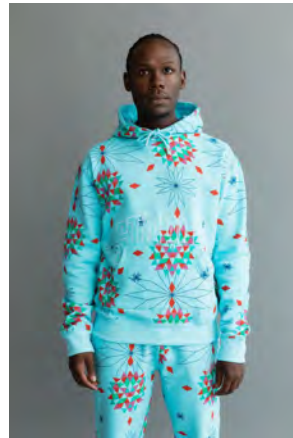

LENOX PRINT HOODIE
2201H6838 **¥13,000**

TEAL
Model is 5'7" and is wearing size MEDIUM