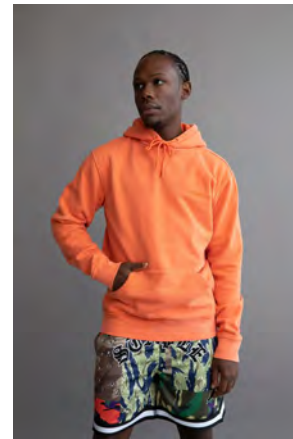

# STAPLE

**LOCKWOOD TAPE TEE**  
2201C6846 **¥5,000**

WHITE  
Model is 5'11" and is wearing size LARGE

**LOCKWOOD TAPE SWEATSHORT**  
2201B6847 **¥10,000**

BLACK  
Model is 5'11" and is wearing size MEDIUM

**LOCKWOOD FLANNEL**  
2201W6851 **¥13,000**

ORANGE  
Model is 5'11" and is wearing size MEDIUM

**LOCKWOOD TAPE DENIM**  
2201D6852 **¥15,000**

BLACK

**LOCKWOOD LOGO CAP**  
2201X6843 **¥5,500**

ORANG

**SKILLMAN WASHED HOODIE**  
2201H6876 **¥12,000**

BLACK  
Model is 5'7" and is wearing size MEDIUM

**SKILLMAN WASHED HOODIE**  
2201H6876 **¥12,000**

ORANGE  
Model is 5'11" and is wearing size MEDIUM