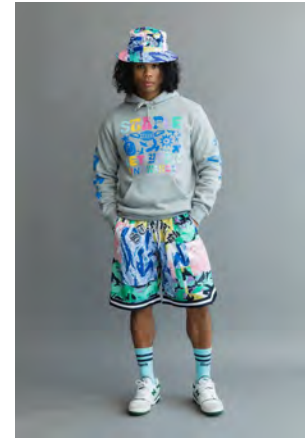

BLACK

# STAPLE

ROCKAWAY ARCH CAP  
2202X6895 **¥5,500**

MULTI

ROCKAWAY ARCH CAP  
2202X6895 **¥5,500**

TEAL

ROCKAWAY ARCH CAP  
2202X6895 **¥5,500**

BLACK

ROCKAWAY ARCH BUCKET CAP  
2202X6896 **¥5,500**