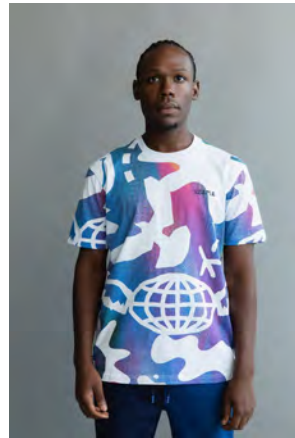

# STAPLE

BAYSIDE ICONS SWEATPANT

2202B6858

¥11,000

HEATHER GREY

Model is 5'11" and is wearing size MEDIUM

BAYSIDE ALL OVER PRINT TEE

2202C6859