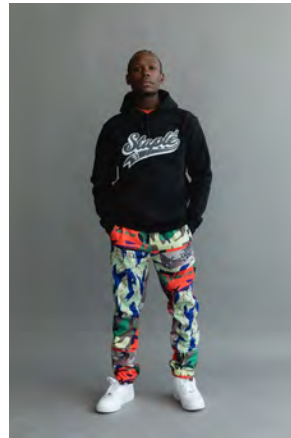

BLACK

TRIBORO LOGO HOODIE  
2201H6878 **¥13,000**

CAMO  
Model is 5'7" and is wearing size MEDIUM

TRIBORO LOGO HOODIE  
2201H6878 **¥13,000**

BLUE

# STAPLE

TRIBORO LOGO HOODIE  
2201H6878 **¥13,000**

HEATHER GREY  
Model is 5'7" and is wearing size MEDIUM

TRIBORO LOGO HOODIE  
2201H6878 **¥13,000**

BLACK  
Model is 5'7" and is wearing size MEDIUM

TRIBORO LOGO SWEATPANT  
2201B6879 **¥11,000**