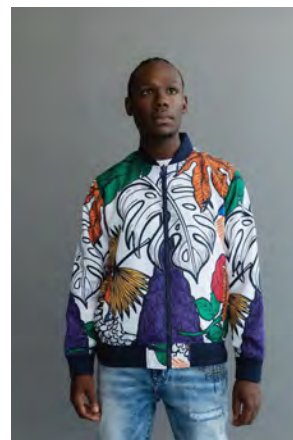

TEAL  
Model is 5'7" and is wearing size MEDIUM

**LENOX PRINT SWEATPANT**  
2201B6840 **¥12,000**

TEAL  
Model is 5'7" and is wearing size MEDIUM

**LENOX LOGO EMB TEE**  
2201C6839 **¥5,500**

WHITE  
Model is 5'11" and is wearing size LARGE

**LENOX PRINT BUCKET CAP**  
2201X6841 **¥5,500**

WHITE

**CYPRESS REVERSE BOMBER**  
2201O6793 **¥18,000**

NAVY  
Model is 5'7" and is wearing size MEDIUM