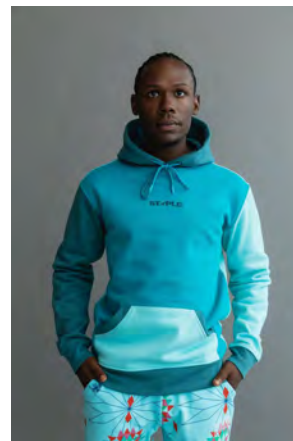

# STAPLE

DASHBY TEE  
2202C6886 **¥5,000**

BLACK

DASHBY TEE  
2202C6886 **¥5,000**

HEATHER GREY  
Model is 5'11" and is wearing size MEDIUM

SOMERSET TONAL HOODIE  
2202H6887 **¥12,000**

TEAL  
Model is 5'7" and is wearing size MEDIUM