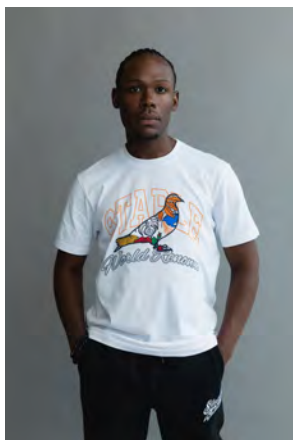

CYRESS LOGO TEE
2201C6794 **¥5,000**

WHITE
Model is 5'7" and is wearing size MEDIUM