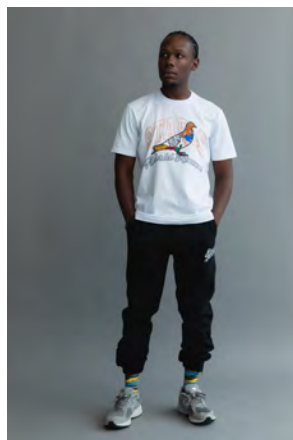

CAMO  
Model is 5'7" and is wearing size MEDIUM

TRIBORO LOGO SWEATPANT  
2201B6879 **¥11,000**

BLUE

TRIBORO LOGO SWEATPANT  
2201B6879 **¥11,000**

HEATHER GREY  
Model is 5'11" and is wearing size MEDIUM

TRIBORO LOGO SWEATPANT  
2201B6879 **¥11,000**