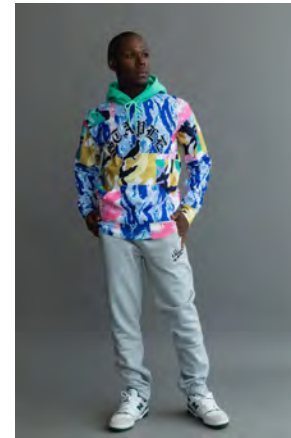

# STAPLE

SOMERSET TONAL TEE  
2202C6889 **¥6,500**

TEAL

SOMERSET TONAL TEE  
2202C6889 **¥6,500**

PINK

SOMERSET TONAL TEE  
2202C6889 **¥6,500**

NAVY  
Model is 5'11" and is wearing size MEDIUM

ROCKAWAY ARCH HOODIE  
2202H6891 **¥13,000**