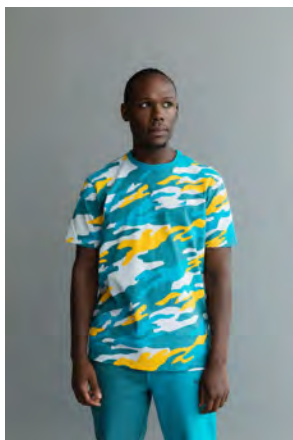

UNDERHILL CAMO TEE
2202C6820 **¥6,500**

TEAL
Model is 5'7" and is wearing size MEDIUM