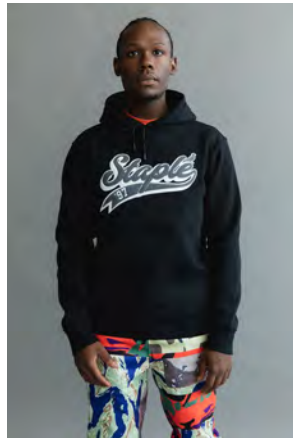

ORANGE  
Model is 5'11" and is wearing size MEDIUM

SKILLMAN WASHED SWEATPANT  
2201B6877 **¥11,000**

BLUE

TRIBORO LOGO JACKET  
2201O6881 **¥18,000**

CAMO  
Model is 5'7" and is wearing size MEDIUM

TRIBORO LOGO JACKET  
2201O6881 **¥18,000**

BLACK

TRIBORO LOGO HOODIE  
2201H6878 **¥13,000**

CAMO  
Model is 5'7" and is wearing size MEDIUM

TRIBORO LOGO HOODIE  
2201H6878 **¥13,000**

BLUE

# STAPLE

TRIBORO LOGO HOODIE  
2201H6878 **¥13,000**

HEATHER GREY  
Model is 5'7" and is wearing size MEDIUM

TRIBORO LOGO HOODIE  
2201H6878 **¥13,000**

BLACK  
Model is 5'7" and is wearing size MEDIUM

TRIBORO LOGO SWEATPANT  
2201B6879 **¥11,000**