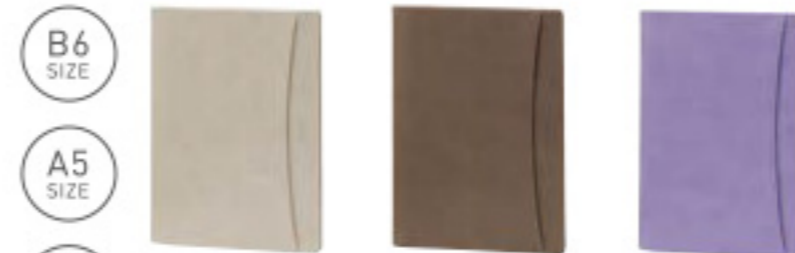

PU LEATHER

B6
SIZE
A5
SIZE
B5
SIZE
P35
[B6] RFD2202 N, E, V [1,900]
[A5] RFD2203 N, E, V [2,100]
[B5] RFD2204 N, E [2,400]