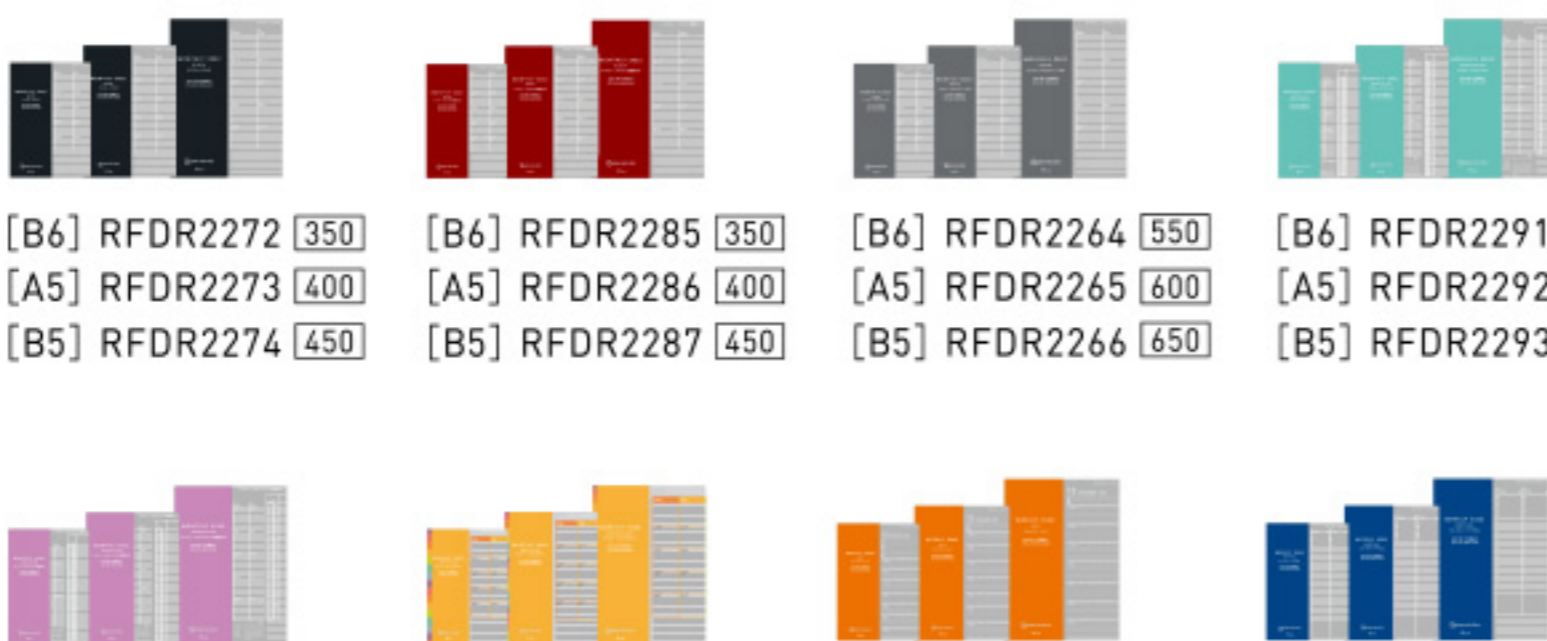

SYSTEM NOTE DIARY

B6 SIZE

A5 SIZE

P37

P38

P39

[B6] RFDR2272 [350] [B6] RFDR2285 [350] [B6] RFDR2264 [550] [B6] RFDR2291 [350]
[A5] RFDR2273 [400] [A5] RFDR2286 [400] [A5] RFDR2265 [600] [A5] RFDR2292 [400]
[B5] RFDR2274 [450] [B5] RFDR2287 [450] [B5] RFDR2266 [650] [B5] RFDR2293 [450]

[B6] RFDR2267 [350] [B6] RFDR2261 [450] [B6] RFDR2276 [750] [B6] RFDR2279 [750]
[A5] RFDR2268 [400] [A5] RFDR2262 [500] [A5] RFDR2277 [800] [A5] RFDR2280 [800]
[B5] RFDR2269 [450] [B5] RFDR2263 [550] [B5] RFDR2278 [900] [B5] RFDR2281 [900]