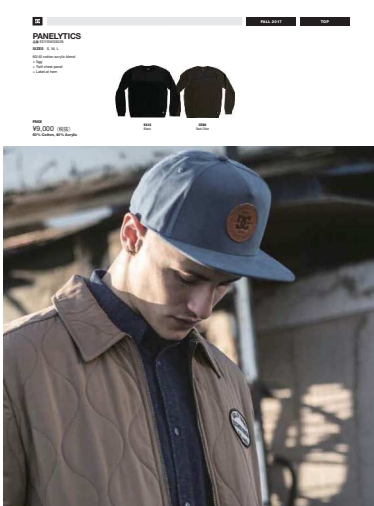

K6 TRASE
PRICE ¥5,500 (税込)
K6 TRASE X DARBOTZ
PRICE ¥5,300 (税込)
K6 TRASE TX SE
PRICE ¥4,700 (税込)
K6 TRASE TX
PRICE ¥4,500 (税込)

K6 TRASE SLIP-ON SE
PRICE ¥4,700 (税込)
K6 CHELSEA TX SP
PRICE ¥4,700 (税込)
K6 REBOUND TX SE
PRICE ¥5,300 (税込)
K6 SPARTAN HIGH SE EV SN
PRICE ¥5,500 (税込)

K6 PURE ELASTIC SE SN
PRICE ¥5,500 (税込)
K6 PURE ELASTIC TX SE
PRICE ¥5,300 (税込)

T6 EVAN HI SP SN
PRICE ¥4,500 (税込)
T6 EVAN HI
PRICE ¥4,500 (税込)
T6 PURE V II SE SN
PRICE ¥4,200 (税込)

T6 PURE V II SN
PRICE ¥4,200 (税込)
T6 TRASE SLIP
PRICE ¥4,500 (税込)
T6 REBOUND HIGH SE UL SN
PRICE ¥4,200 (税込)
T6 REBOUND HIGH UL SN
PRICE ¥4,200 (税込)

T6 COURT GRAFFIK ELASTIC SE UL SN
PRICE ¥4,500 (税込)
KIDULT

PANT FIT GUIDE
RELEASED STRAIGHT SLIM
DENIM TECHNOLOGY GUIDE
DENIM COLOR GUIDE

MEN'S BOTTOM
WORKER SLIM SBR
WORKER SLIM SIR
WORKER SLIM SMS

WORKER STRAIGHT SBR
WORKER STRAIGHT SIR
WORKER STRAIGHT SMS
WORKER STRAIGHT RSW

WORKER STRAIGHT SDS
WORKER STRAIGHT SMG
WORKER RELAXED SIR
WORKER RELAXED RLB

WORKER RELAXED RSW
WORKER SLIM CHINO 32
WORKER STRAIGHT CHINO 32
WORKER RELAXED

MEN'S TOP
MALTHOUSE
HEDGEHOPE
ELLIS 4

MOSSBURN
DARBOTZ JACKET
DAGUP 2
SALTWICK LS

RUNNEL LS
WALBOTTLE LS
SOUTH FERRY LS
NO INSTINCT

MEN'S ACCESSORY
BACKSTACK
BACKSTACK CB
BACKSTACK CANVAS