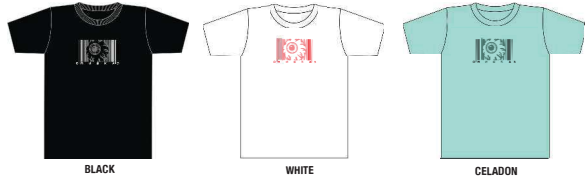

FL171114 // BARCODE KEEP WATCH T-SHIRT