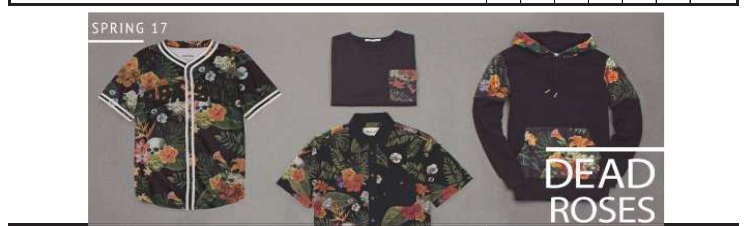

HANA FLORAL BASEBALL JERSEY							
¥10,800 (税抜)							
R8S-033							
BLACK							
S	M	L	XL	2X	3X	計	
HANA PRINT FRENCH TERRY