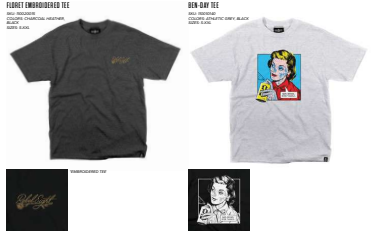

REBEL8 SUMMER 2017

CALQUINTO CO., LTD.
大阪市淀川区東三国5-11-20
TEL 06-6393-5380
FAX 06-6393-5347

STORE \_\_\_\_\_
NAME \_\_\_\_\_
TEL \_\_\_\_\_
E-MAIL \_\_\_\_\_

Delivery: 5月~, 2017
GRAND TOTAL ¥0

NO. /

Table with columns: STYLE NO., NAME, COLOR, XS, 30, 32, 34, 36, 38, 40, S/M, L/XL, O/S, 9, 10, TOTAL UNITS, PPU, TOTAL PRICE. Rows include WOMENS section.