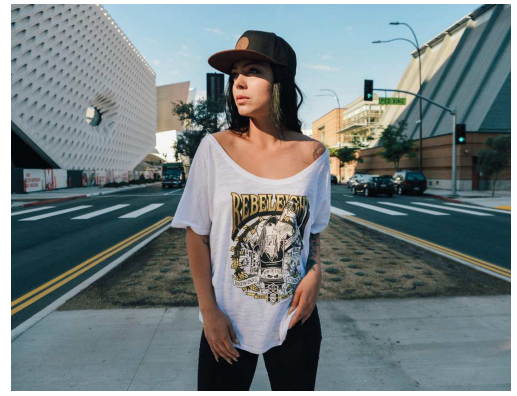

REBEL EIGHT HOODIE  
COLOR: BLUE  
SIZES: S, M, L, XL, 2XL

REBEL EIGHT

REBEL EIGHT JACKET  
COLOR: BLACK  
SIZES: S, M, L, XL, 2XL

REBEL EIGHT JACKET  
COLOR: BLACK  
SIZES: S, M, L, XL, 2XL

REBEL EIGHT

REBEL EIGHT PLaid SHIRT  
COLOR: BLUE  
SIZES: S, M, L, XL, 2XL

REBEL EIGHT PLaid SHIRT  
COLOR: BLUE  
SIZES: S, M, L, XL, 2XL

THE GOOD CRIME TEE  
COLOR: BLACK  
SIZES: S, M, L, XL, 2XL

COME HELL OR HIGH WATER TEE  
COLOR: BLACK  
SIZES: S, M, L, XL, 2XL

BURNING BRIDGES TEE  
COLOR: BLACK  
SIZES: S, M, L, XL, 2XL