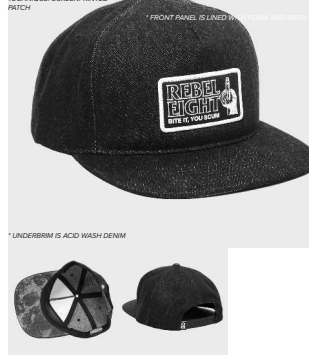

BITE IT SNAPBACK

* UNDERBRIM IS ACID WASH DENIM