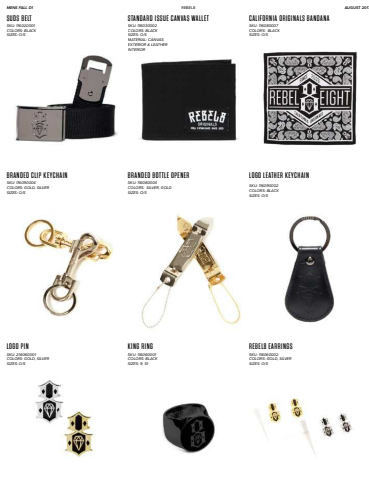

REBEL8 SUMMER 2017

CALQUINTO CO., LTD.
大阪市淀川区東三国5-11-20
TEL 06-6393-5380
FAX 06-6393-5347

STORE \_\_\_\_\_
NAME \_\_\_\_\_
TEL \_\_\_\_\_
E-MAIL \_\_\_\_\_

Delivery: 5月~, 2017
GRAND TOTAL ¥0

NO. /

Table with columns: STYLE NO., NAME, COLOR, XS, 30, 32, 34, 36, 38, 40, S/M, L/XL, O/S, 9, 10, TOTAL UNITS, PPU, TOTAL PRICE. Rows include WOMENS section.

GRAND TOTAL ¥0

STYLE NO.	NAME	COLOR	XS	S	M	L	XL	2XL	3XL	4XL	TOTAL UNITS	PPU	TOTAL PRICE
113010014	REBEL8 KILLER MIKE	BLACK									0	¥13,000	¥0
110010195	REGIMENT JACKET	ARMY									0	¥5,500	¥0
110010195	REGIMENT TEE	BLACK									0	¥5,500	¥0
110010195	REGIMENT TEE	ARMY									0	¥5,500	¥0
115010074	REGIMENT SNAPBACK	BLACK									0	¥5,500	¥0
110010194	DUSTY TEE	BLACK									0	¥5,500	¥0
110040021	DUSTY LONG SLEEVE TEE	BLACK									0	¥5,500	¥0
115010073	DUSTY SNAPBACK	BLACK									0	¥5,500	¥0
110010192	RISEN TEE	WHITE									0	¥5,500	¥0
110040022	RISEN LONG SLEEVE TEE	ATHLETIC GREY									0	¥6,500	¥0
110010193	WORLD WAR TOUR TEE	BLACK									0	¥5,500	¥0
111010021	WORLD TOUR PULLOVER	BLACK									0	¥12,000	¥0