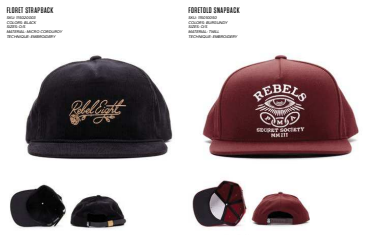

REBEL8 SUMMER 2017

CALQUINTO CO., LTD.
大阪市淀川区東三国5-11-20
TEL 06-6393-5380
FAX 06-6393-5347

STORE \_\_\_\_\_
NAME \_\_\_\_\_
TEL \_\_\_\_\_
E-MAIL \_\_\_\_\_

Delivery: 5月~, 2017
GRAND TOTAL ¥0

NO. /

Table with columns: STYLE NO., NAME, COLOR, XS, 30, 32, 34, 36, 38, 40, S/M, L/XL, O/S, 9, 10, TOTAL UNITS, PPU, TOTAL PRICE. Rows include WOMENS section.