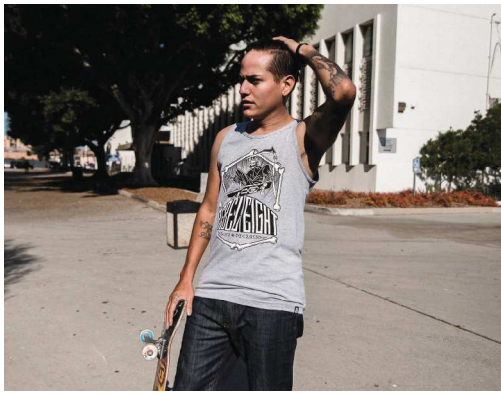

PREMIUM BLEND S/S TEE
COLOR: BLACK
SIZES: S, M, L, XL, 2XL

Labels

Labels