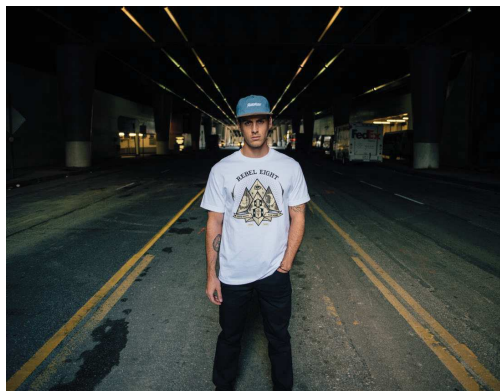

REBEL EIGHT HOODIE  
COLOR: BLUE  
SIZES: S, M, L, XL, 2XL

REBEL EIGHT

REBEL EIGHT JACKET  
COLOR: BLACK  
SIZES: S, M, L, XL, 2XL

REBEL EIGHT JACKET  
COLOR: BLACK  
SIZES: S, M, L, XL, 2XL

REBEL EIGHT

REBEL EIGHT PLaid SHIRT  
COLOR: BLUE  
SIZES: S, M, L, XL, 2XL

REBEL EIGHT PLaid SHIRT  
COLOR: BLUE  
SIZES: S, M, L, XL, 2XL

THE GOOD CRIME TEE  
COLOR: BLACK  
SIZES: S, M, L, XL, 2XL

COME HELL OR HIGH WATER TEE  
COLOR: BLACK  
SIZES: S, M, L, XL, 2XL

BURNING BRIDGES TEE  
COLOR: BLACK  
SIZES: S, M, L, XL, 2XL