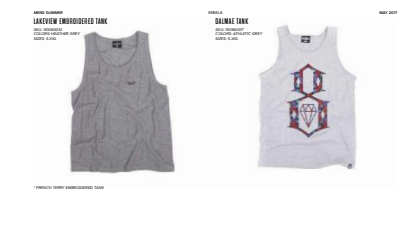

REBEL EIGHT

REBEL8 SUMMER CATALOG
APRIL/MAY/JUNE 2017

CONTENTS	PAGE 2	DHARMA PUNK
	PAGE 5	MENS SUMMER
	PAGE 21	JAMES JIRAT
	PAGE 28	WOMENS SUMMER

REBEL EIGHT
AGAINST THE STREAM

What started as a young man's memoir about a rebel generation, became an award nomination for thousands of people seeking peace and freedom. Dharma Punk was created by Noah Levine as a term to describe his alignment with Buddhism and punk ideology. Noah Levine's Against the Stream centers have over 2,000 attendees a month and the Dharma Punk nation consists of over 25 groups and "mediation gangs" across the US, creating a modern road to a personal truth for all.

The collaborative collection highlights the common ground both brands proudly share: loyalty, respect, punk attitude and artistic freedom.

"The path to awakening is one of rebellion - a subversive path that is against greed against hatred, and against nihilism. It is a path of radical, engaged transformation, a path of finding freedom and spending the rest of our lives giving it away. It is a path that goes Against the Stream." -Noah Levine