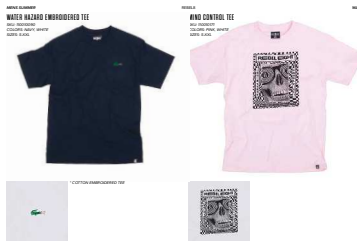

REBEL EIGHT

REBEL8 SUMMER CATALOG
APRIL/MAY/JUNE 2017

CONTENTS	PAGE 2	DHARMA PUNK
	PAGE 5	MENS SUMMER
	PAGE 21	JAMES JIRAT
	PAGE 28	WOMENS SUMMER

REBEL EIGHT
AGAINST THE STREAM

What started as a young man's memoir about a rebel generation, became an award nomination for thousands of people seeking peace and freedom. Dharma Punk was created by Noah Levine as a term to describe his alignment with Buddhism and punk ideology. Noah Levine's Against the Stream centers have over 2,000 attendees a month and the Dharma Punk nation consists of over 25 groups and "mediation gangs" across the US, creating a modern road to a personal truth for all.

The collaborative collection highlights the common ground both brands proudly share: loyalty, respect, punk attitude and artistic freedom.

"The path to awakening is one of rebellion - a subversive path that is against greed against hatred, and against nihilism. It is a path of radical, engaged transformation, a path of finding freedom and spending the rest of our lives giving it away. It is a path that goes Against the Stream." -Noah Levine