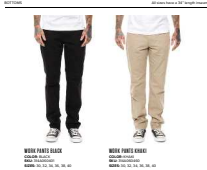

BLACK PANTS
COLOR: BLACK
SIZES: S, M, L, XL, 2XL

Labels