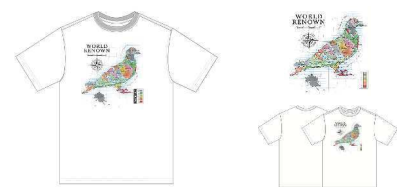

WORLD PIGEON TEE
1509C3493
WHITE
S: 000

Staple | FALL 2016