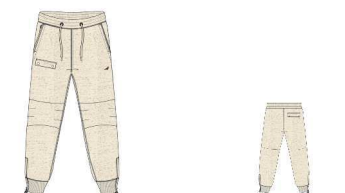

STAPLE

SAFARI SWEATPANTS
1613C244
HOLDAY 2016
KHAKI