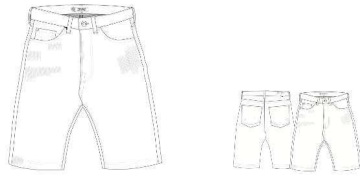

STAPLE

BEAR DENIM
1608C345

WHITE
28, 32, 34, 36, 40, 44

Staple | FALL 2015

STAPLE

BEAR DENIM SHORTS
1608C322

WHITE
28, 32, 34, 36, 40, 44

Staple | FALL 2015

STAPLE