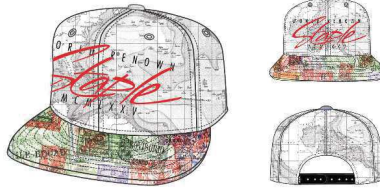

MAP SNAPBACK
1606C209
WHITE
ONE

Staple | SUMMER 2015

STAPLE