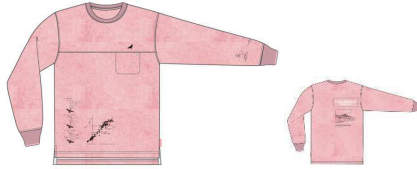

STAPLE

Ship Date: 02/15/2017

ROGUES SS HOODE
17002065

CHARCOAL
S-KOOL

Staple

STAPLE

Ship Date: 02/15/2017

VERTEBRAE CREWNECK
17002064