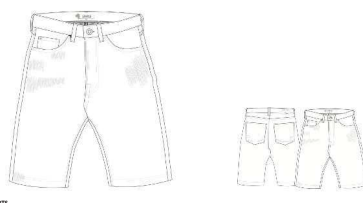

Staple

STAPLE

Ship Date: 01/15/2017