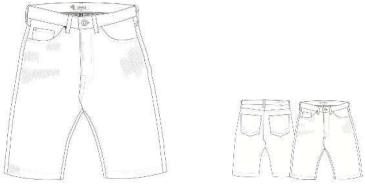

STAPLE

Ship Date: 02/15/2017

BLK DENIM
160820345

WHITE
XS, S, M, L, XL, 2XL, 3XL, 4XL, 5XL

Staple

STAPLE

Ship Date: 02/15/2017

B&B DENIM SHORTS
160802022