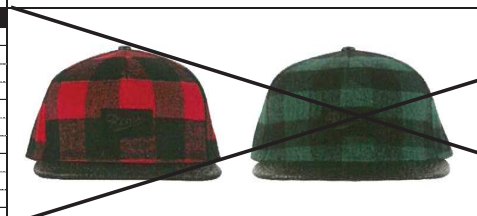

WOODSMAN PLAID CAP	
¥4,800 (税抜)	
5455-0139	
RED	
O/S	計

5455-0138	
GREEN	
O/S	計

shop name

SENRI BOEKI CORPORATION
TEL: 06-6388-0477
ORDER FAX TO: 06-6388-0478

shop name

SENRI BOEKI CORPORATION
TEL: 06-6388-0477
ORDER FAX TO: 06-6388-0478