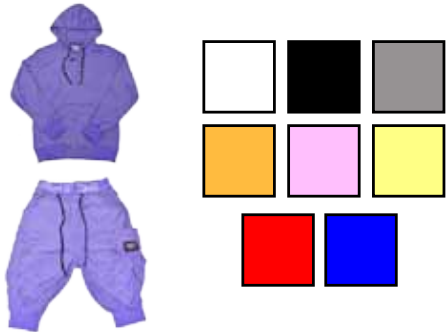

SHOW TIME

CORE COLLECTION

Pile hoodie capri pants set

purple,white,black,gray,orange,pink,yellow,red,blue
XS-2XL
¥ 7,400 (+TAX)