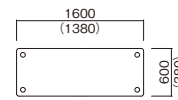

FED

テーブル FED-1890K-MW

FED-0909K-IV

FED-1890K-MW

FED-1890K-BW

H700

W900×D600
FED-0960K-□□
¥56,000

W900×D900
FED-0909K-□□
¥58,100

W1200×D1200
FED-1212K-□□
¥81,200

W1600×D600
FED-1660K-□□
¥73,600

W1600×D750
FED-1675K-□□
¥83,000

W1600×D900
FED-1690K-□□
¥85,200

W1800×D600
FED-1860K-□□
¥73,600

W1800×D750
FED-1875K-□□
¥83,000

W1800×D900
FED-1890K-□□
¥85,200

φ1200
FED-1200R-□□
¥90,000

W1200×D1200
FED-1212Q-□□
¥102,000

W1600×D600
FED-1660Q-□□
¥84,200

W1800×D600
FED-1860Q-□□
¥84,200

W1800×D780
FED-1878D-□□
¥94,400

W1800×D900
FED-1890HR-□□
¥94,400

※()内数値は脚間寸法です。

【共通仕様】