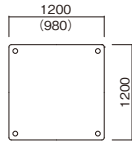

FED

テーブル FED-1890K-MW

FED-0909K-IV

FED-1890K-MW

FED-1890K-BW

H700

W900×D600
FED-0960K-□□
¥56,000

W900×D900
FED-0909K-□□
¥58,100

W1200×D1200
FED-1212K-□□
¥81,200

W1600×D600
FED-1660K-□□
¥73,600

W1600×D750
FED-1675K-□□
¥83,000

W1600×D900
FED-1690K-□□
¥85,200

W1800×D600
FED-1860K-□□
¥73,600

W1800×D750
FED-1875K-□□
¥83,000

W1800×D900
FED-1890K-□□
¥85,200

φ1200
FED-1200R-□□
¥90,000

W1200×D1200
FED-1212Q-□□
¥102,000

W1600×D600
FED-1660Q-□□
¥84,200

W1800×D600
FED-1860Q-□□
¥84,200

W1800×D780
FED-1878D-□□
¥94,400

W1800×D900
FED-1890HR-□□
¥94,400

※()内数値は脚間寸法です。

【共通仕様】