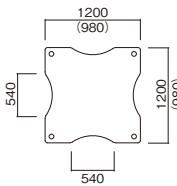

FED

テーブル FED-1890K-MW

FED-0909K-IV

FED-1890K-MW

FED-1890K-BW

H700

W900×D600
FED-0960K-□□
¥56,000

W900×D900
FED-0909K-□□
¥58,100

W1200×D1200
FED-1212K-□□
¥81,200

W1600×D600
FED-1660K-□□
¥73,600

W1600×D750
FED-1675K-□□
¥83,000

W1600×D900
FED-1690K-□□
¥85,200

W1800×D600
FED-1860K-□□
¥73,600

W1800×D750
FED-1875K-□□
¥83,000

W1800×D900
FED-1890K-□□
¥85,200

φ1200
FED-1200R-□□
¥90,000

W1200×D1200
FED-1212Q-□□
¥102,000

W1600×D600
FED-1660Q-□□
¥84,200

W1800×D600
FED-1860Q-□□
¥84,200

W1800×D780
FED-1878D-□□
¥94,400

W1800×D900
FED-1890HR-□□
¥94,400

※()内数値は脚間寸法です。

【共通仕様】