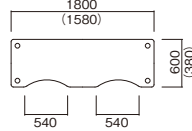

FED

テーブル FED-1890K-MW

FED-0909K-IV

FED-1890K-MW

FED-1890K-BW

H700

W900×D600
FED-0960K-□□
¥56,000

W900×D900
FED-0909K-□□
¥58,100

W1200×D1200
FED-1212K-□□
¥81,200

W1600×D600
FED-1660K-□□
¥73,600

W1600×D750
FED-1675K-□□
¥83,000

W1600×D900
FED-1690K-□□
¥85,200

W1800×D600
FED-1860K-□□
¥73,600

W1800×D750
FED-1875K-□□
¥83,000

W1800×D900
FED-1890K-□□
¥85,200

φ1200
FED-1200R-□□
¥90,000

W1200×D1200
FED-1212Q-□□
¥102,000

W1600×D600
FED-1660Q-□□
¥84,200

W1800×D600
FED-1860Q-□□
¥84,200

W1800×D780
FED-1878D-□□
¥94,400

W1800×D900
FED-1890HR-□□
¥94,400

※()内数値は脚間寸法です。

【共通仕様】