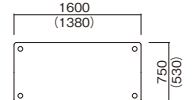

FED

テーブル FED-1890K-MW

FED-0909K-IV

FED-1890K-MW

FED-1890K-BW

H700

W900×D600
FED-0960K-□□
¥56,000

W900×D900
FED-0909K-□□
¥58,100

W1200×D1200
FED-1212K-□□
¥81,200

W1600×D600
FED-1660K-□□
¥73,600

W1600×D750
FED-1675K-□□
¥83,000

W1600×D900
FED-1690K-□□
¥85,200

W1800×D600
FED-1860K-□□
¥73,600

W1800×D750
FED-1875K-□□
¥83,000

W1800×D900
FED-1890K-□□
¥85,200

φ1200
FED-1200R-□□
¥90,000

W1200×D1200
FED-1212Q-□□
¥102,000

W1600×D600
FED-1660Q-□□
¥84,200

W1800×D600
FED-1860Q-□□
¥84,200

W1800×D780
FED-1878D-□□
¥94,400

W1800×D900
FED-1890HR-□□
¥94,400

※()内数値は脚間寸法です。

【共通仕様】