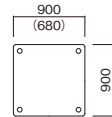

FED

テーブル FED-1890K-MW

FED-0909K-IV

FED-1890K-MW

FED-1890K-BW

H700

W900×D600
FED-0960K-□□
¥56,000

W900×D900
FED-0909K-□□
¥58,100

W1200×D1200
FED-1212K-□□
¥81,200

W1600×D600
FED-1660K-□□
¥73,600

W1600×D750
FED-1675K-□□
¥83,000

W1600×D900
FED-1690K-□□
¥85,200

W1800×D600
FED-1860K-□□
¥73,600

W1800×D750
FED-1875K-□□
¥83,000

W1800×D900
FED-1890K-□□
¥85,200

φ1200
FED-1200R-□□
¥90,000

W1200×D1200
FED-1212Q-□□
¥102,000

W1600×D600
FED-1660Q-□□
¥84,200

W1800×D600
FED-1860Q-□□
¥84,200

W1800×D780
FED-1878D-□□
¥94,400

W1800×D900
FED-1890HR-□□
¥94,400

※()内数値は脚間寸法です。

【共通仕様】