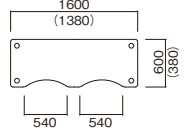

FED

テーブル FED-1890K-MW

FED-0909K-IV

FED-1890K-MW

FED-1890K-BW

H700

W900×D600
FED-0960K-□□
¥56,000

W900×D900
FED-0909K-□□
¥58,100

W1200×D1200
FED-1212K-□□
¥81,200

W1600×D600
FED-1660K-□□
¥73,600

W1600×D750
FED-1675K-□□
¥83,000

W1600×D900
FED-1690K-□□
¥85,200

W1800×D600
FED-1860K-□□
¥73,600

W1800×D750
FED-1875K-□□
¥83,000

W1800×D900
FED-1890K-□□
¥85,200

φ1200
FED-1200R-□□
¥90,000

W1200×D1200
FED-1212Q-□□
¥102,000

W1600×D600
FED-1660Q-□□
¥84,200

W1800×D600
FED-1860Q-□□
¥84,200

W1800×D780
FED-1878D-□□
¥94,400

W1800×D900
FED-1890HR-□□
¥94,400

※()内数値は脚間寸法です。

【共通仕様】