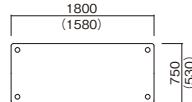

FED

テーブル FED-1890K-MW

FED-0909K-IV

FED-1890K-MW

FED-1890K-BW

H700

W900×D600
FED-0960K-□□
¥56,000

W900×D900
FED-0909K-□□
¥58,100

W1200×D1200
FED-1212K-□□
¥81,200

W1600×D600
FED-1660K-□□
¥73,600

W1600×D750
FED-1675K-□□
¥83,000

W1600×D900
FED-1690K-□□
¥85,200

W1800×D600
FED-1860K-□□
¥73,600

W1800×D750
FED-1875K-□□
¥83,000

W1800×D900
FED-1890K-□□
¥85,200

φ1200
FED-1200R-□□
¥90,000

W1200×D1200
FED-1212Q-□□
¥102,000

W1600×D600
FED-1660Q-□□
¥84,200

W1800×D600
FED-1860Q-□□
¥84,200

W1800×D780
FED-1878D-□□
¥94,400

W1800×D900
FED-1890HR-□□
¥94,400

※()内数値は脚間寸法です。

【共通仕様】