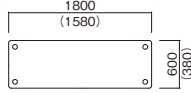

FED

テーブル FED-1890K-MW

FED-0909K-IV

FED-1890K-MW

FED-1890K-BW

H700

W900×D600
FED-0960K-□□
¥56,000

W900×D900
FED-0909K-□□
¥58,100

W1200×D1200
FED-1212K-□□
¥81,200

W1600×D600
FED-1660K-□□
¥73,600

W1600×D750
FED-1675K-□□
¥83,000

W1600×D900
FED-1690K-□□
¥85,200

W1800×D600
FED-1860K-□□
¥73,600

W1800×D750
FED-1875K-□□
¥83,000

W1800×D900
FED-1890K-□□
¥85,200

φ1200
FED-1200R-□□
¥90,000

W1200×D1200
FED-1212Q-□□
¥102,000

W1600×D600
FED-1660Q-□□
¥84,200

W1800×D600
FED-1860Q-□□
¥84,200

W1800×D780
FED-1878D-□□
¥94,400

W1800×D900
FED-1890HR-□□
¥94,400

※()内数値は脚間寸法です。

【共通仕様】