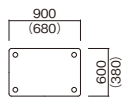

FED

テーブル FED-1890K-MW

FED-0909K-IV

FED-1890K-MW

FED-1890K-BW

H700

W900×D600
FED-0960K-□□
¥56,000

W900×D900
FED-0909K-□□
¥58,100

W1200×D1200
FED-1212K-□□
¥81,200

W1600×D600
FED-1660K-□□
¥73,600

W1600×D750
FED-1675K-□□
¥83,000

W1600×D900
FED-1690K-□□
¥85,200

W1800×D600
FED-1860K-□□
¥73,600

W1800×D750
FED-1875K-□□
¥83,000

W1800×D900
FED-1890K-□□
¥85,200

φ1200
FED-1200R-□□
¥90,000

W1200×D1200
FED-1212Q-□□
¥102,000

W1600×D600
FED-1660Q-□□
¥84,200

W1800×D600
FED-1860Q-□□
¥84,200

W1800×D780
FED-1878D-□□
¥94,400

W1800×D900
FED-1890HR-□□
¥94,400

※()内数値は脚間寸法です。

【共通仕様】