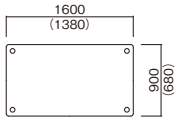

FED

テーブル FED-1890K-MW

FED-0909K-IV

FED-1890K-MW

FED-1890K-BW

H700

W900×D600
FED-0960K-□□
¥56,000

W900×D900
FED-0909K-□□
¥58,100

W1200×D1200
FED-1212K-□□
¥81,200

W1600×D600
FED-1660K-□□
¥73,600

W1600×D750
FED-1675K-□□
¥83,000

W1600×D900
FED-1690K-□□
¥85,200

W1800×D600
FED-1860K-□□
¥73,600

W1800×D750
FED-1875K-□□
¥83,000

W1800×D900
FED-1890K-□□
¥85,200

φ1200
FED-1200R-□□
¥90,000

W1200×D1200
FED-1212Q-□□
¥102,000

W1600×D600
FED-1660Q-□□
¥84,200

W1800×D600
FED-1860Q-□□
¥84,200

W1800×D780
FED-1878D-□□
¥94,400

W1800×D900
FED-1890HR-□□
¥94,400

※()内数値は脚間寸法です。

【共通仕様】