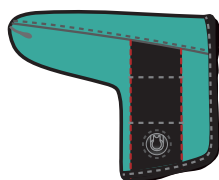

PUTTER COVER CRUISE **NEW**

Item No. BRG211G63
Material 305D CODURA POLYESTER
Color 071 : AQUA
Size W180 x H150 x D80mm
Price ¥7,000 (+TAX)
Delivery 2021 / 6