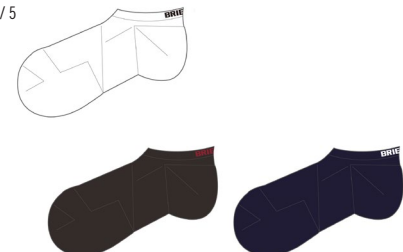

WS TAPING SHORT SOCKS

Item No. BRL193W42
Material ACRYLIC 60% RAYON 35% WOOL 5%
Color 000:WHITE 010:BLACK 076:NAVY
Size FREE
Price ¥2,600 (+TAX)
Delivery 2021 / 5