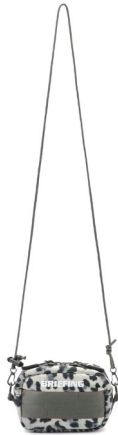

3WAY POUCH GOLF LEOPARD

Item No.	BRG201G34
Material	75D POLYESTER LEOPARD PRINT
Color	420: LEOPARD 421: OLIVE LEOPARD (NEW)
Size	W140 × H100 × D55mm
Price	¥7,000 (+TAX)
Delivery	2021 / 5