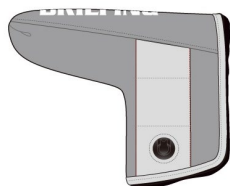

PUTTER COVER RIP **NEW**

Item No.	BRG211G21
Material	100D RIPSTOP NYLON
Color	010:BLACK 015:LGRAY 076:NAVY
Size	W180 x H150 x D80mm
Price	¥7,000 (+TAX)
Delivery	2021 / 5