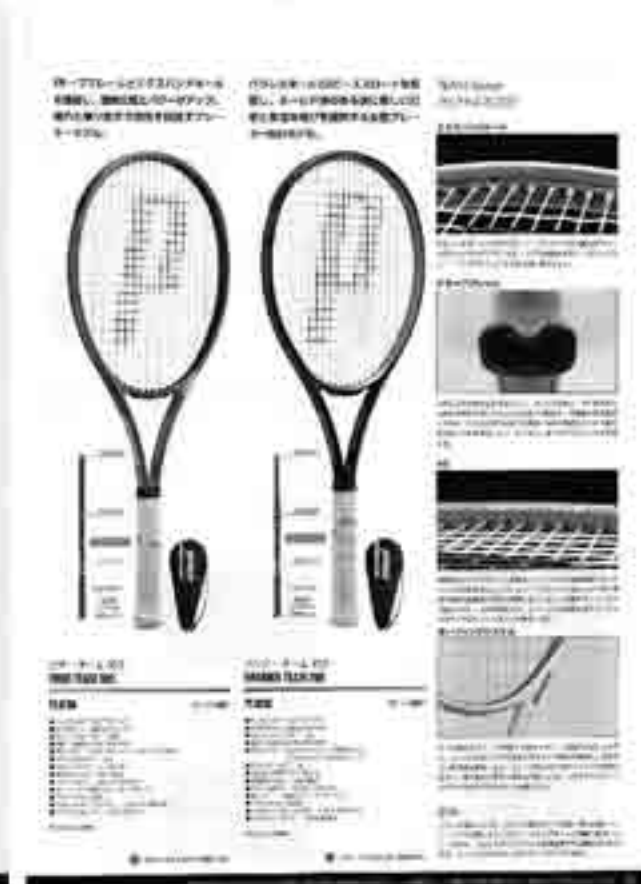

Prince TEAM WEAR 特典

1. 2018年春夏チームウェア	2. 2018年春夏チームウェア	3. 2018年春夏チームウェア
4. 2018年春夏チームウェア	5. 2018年春夏チームウェア	6. 2018年春夏チームウェア

※各特典の詳細は各店舗にてご確認ください。