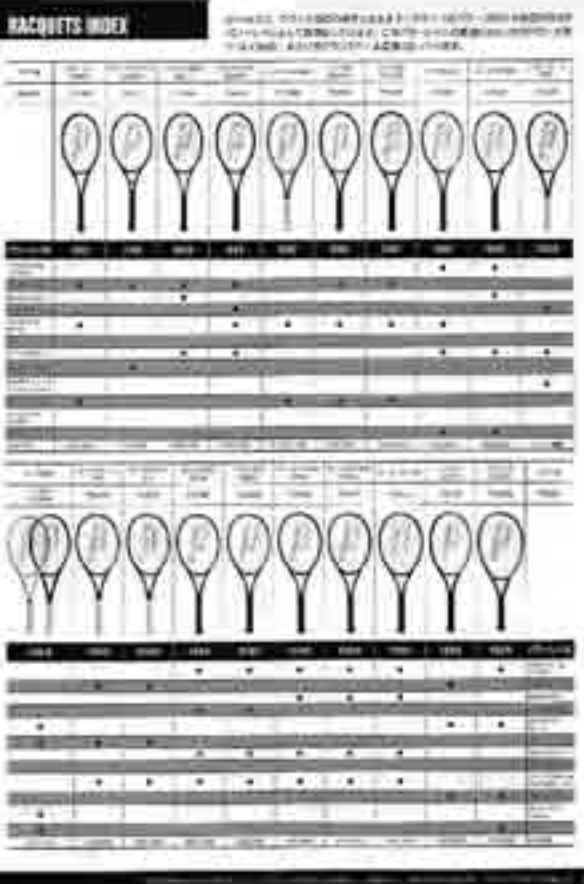

Prince TEAM WEAR 特典

1. 2018年春夏チームウェア	2. 2018年春夏チームウェア	3. 2018年春夏チームウェア
4. 2018年春夏チームウェア	5. 2018年春夏チームウェア	6. 2018年春夏チームウェア

※各特典の詳細は各店舗にてご確認ください。