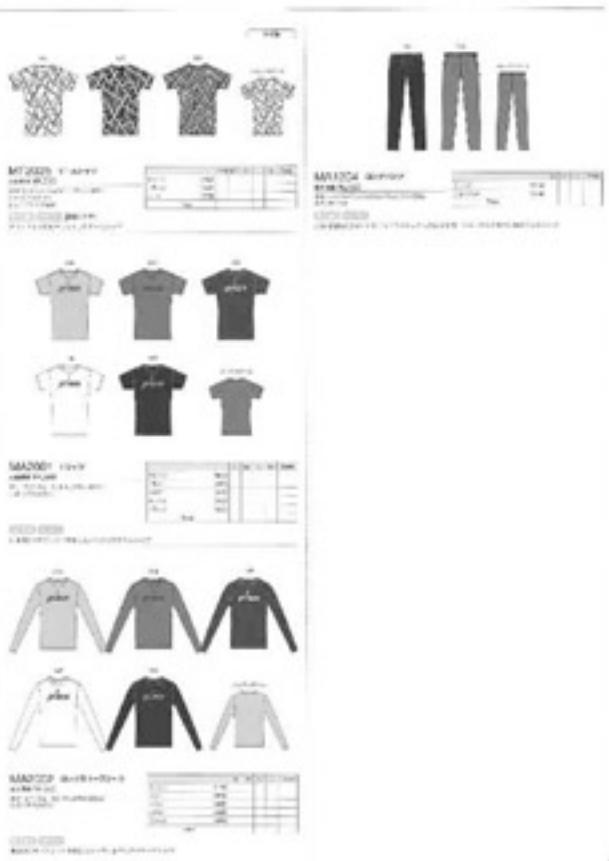

2022 FALL & WINTER
NEW MODEL COLLECTION DEALER MANUAL

Table with columns: ITEM, COLOR, SIZE, and PRICE. Lists various clothing items and their specifications.

PRINCE TENNIS RACQUETS

new TOUR TYPES

TOUR 98, TOUR 95, TOUR 100, TOUR 100 SL

TOUR

TENNIS RACQUETS

TENNIS RACQUETS

EMBLEM

BEAST

BAGS

1. **TOURER**

 2WAY ZIPPER OPENING SYSTEM
 2WAY ZIPPER OPENING SYSTEM
 2WAY ZIPPER OPENING SYSTEM
 PRICE: ¥2,800