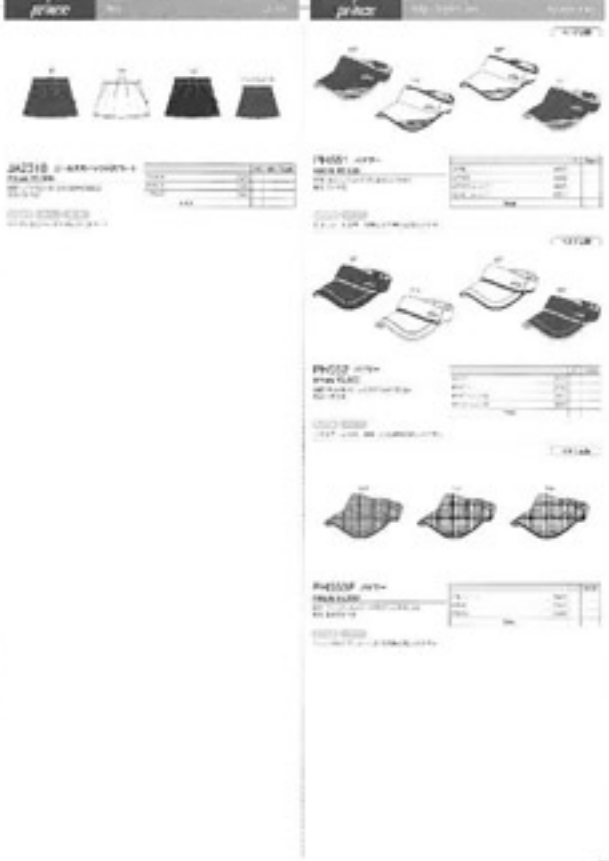

2022 FALL & WINTER
NEW MODEL COLLECTION DEALER MANUAL

Table with columns: ITEM, COLOR, SIZE, and PRICE. Lists various clothing items and their specifications.

PRINCE TENNIS RACQUETS

new TOUR TYPES

TOUR 98, TOUR 95, TOUR 100, TOUR 100 SL