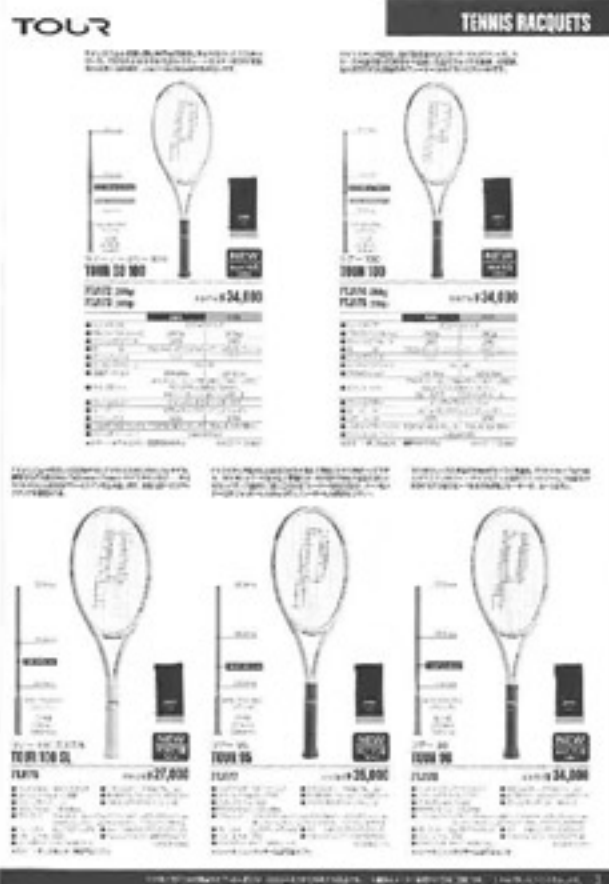

2022 FALL & WINTER
NEW MODEL COLLECTION DEALER MANUAL

Table with columns: ITEM, COLOR, SIZE, and PRICE. Lists various clothing items and their specifications.

PRINCE TENNIS RACQUETS

new TOUR TYPES

TOUR 98, TOUR 95, TOUR 100, TOUR 100 SL

TOUR

TENNIS RACQUETS

TENNIS RACQUETS

EMBLEM

BEAST

BAGS

1. **TOURER**

 2WAY ZIPPER OPENING SYSTEM
 2WAY ZIPPER OPENING SYSTEM
 2WAY ZIPPER OPENING SYSTEM
 PRICE: ¥2,800