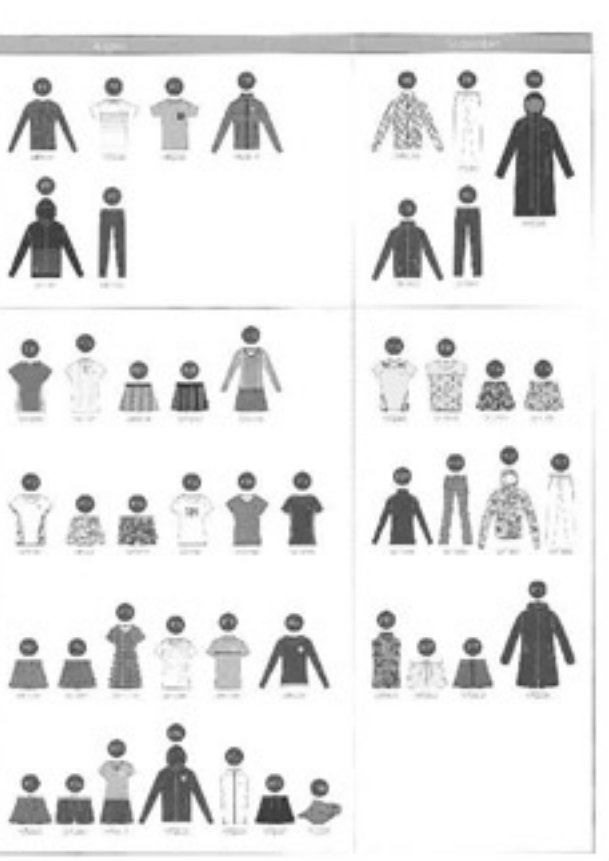

2022 FALL & WINTER
NEW MODEL COLLECTION DEALER MANUAL

Table with columns: ITEM, COLOR, SIZE, and PRICE. Lists various clothing items and their specifications.

PRINCE TENNIS RACQUETS

new TOUR TYPES

TOUR 98, TOUR 95, TOUR 100, TOUR 100 SL