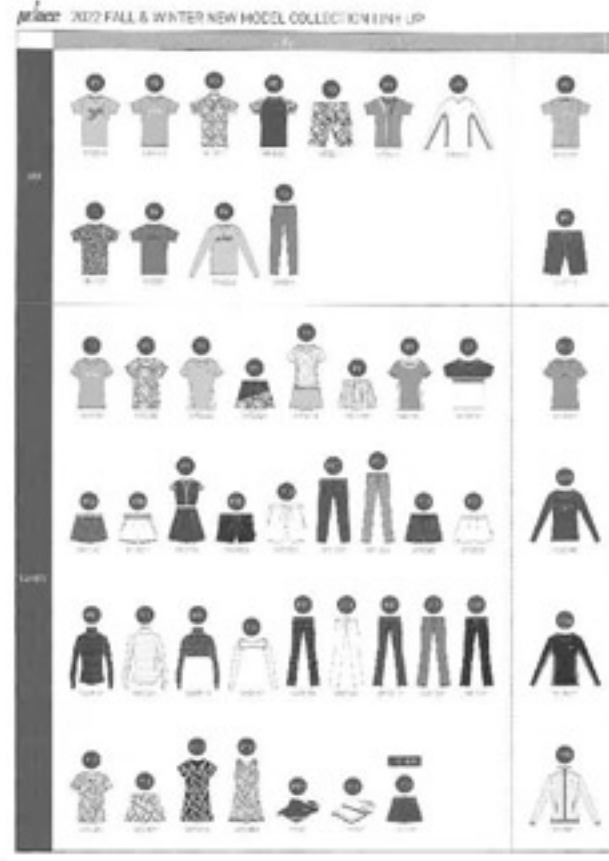

2022 FALL & WINTER
NEW MODEL COLLECTION DEALER MANUAL

Table with columns: ITEM, COLOR, SIZE, and PRICE. Lists various clothing items and their specifications.

PRINCE TENNIS RACQUETS

new TOUR TYPES

TOUR 98, TOUR 95, TOUR 100, TOUR 100 SL