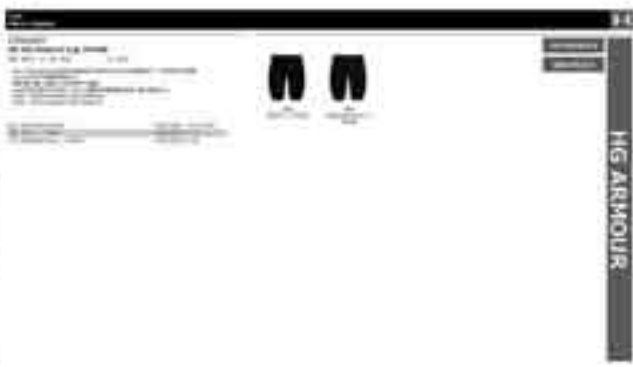

BUYERS CATALOG
2022 SPRING / SUMMER

MENS TRAINING

MENS TRAINING APPAREL

MENS BASELAYER

Product information and icons for various items, including a single item icon on the left and a row of seven items on the right. Vertical labels 'HG ARMOUR' are present on the right side of each panel.

Product information and icons for various items, including a row of four items on the left and a row of three items on the right. Vertical labels 'HG ARMOUR' are present on the right side of each panel. A large black panel on the right contains the text 'MENS T-SHIRT / POLO'.