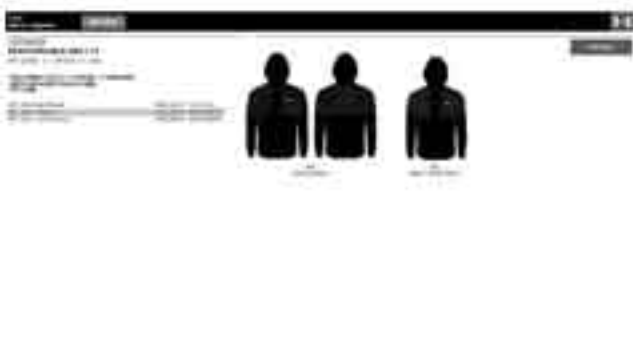

MENS WARM-UP / OUTER

HYBRID

KNIT

PIQUE TRACK

SUMMER WOVEN

SPORTSTYLE WIND

MENS UNDERWEAR