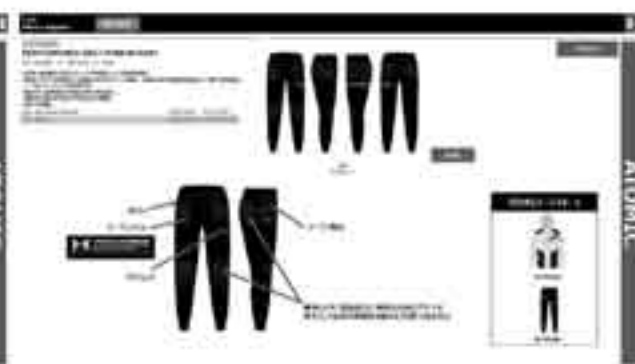

HYBRID

KNIT