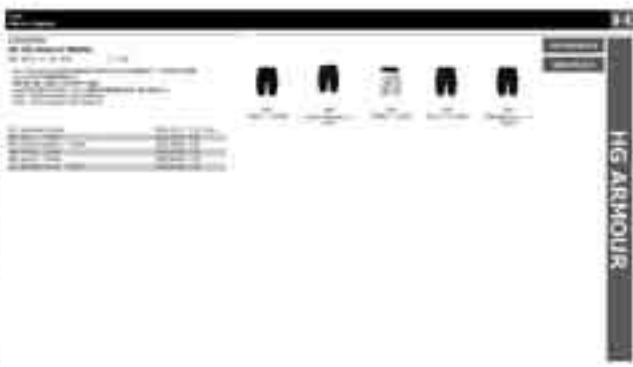

BUYERS CATALOG
2022 SPRING / SUMMER

MENS TRAINING

MENS TRAINING APPAREL

MENS BASELAYER