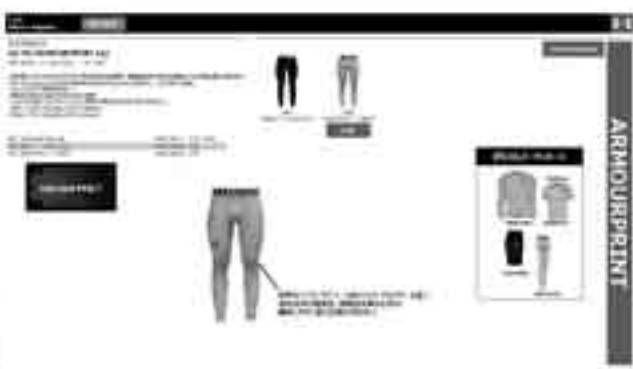

BUYERS CATALOG
2022 SPRING / SUMMER

MENS TRAINING

MENS TRAINING APPAREL

MENS BASELAYER

Product information and icons for various items, including a single item icon on the left and a row of seven items on the right. Vertical labels 'HG ARMOUR' are present on the right side of each panel.

Product information and icons for various items, including a row of four items on the left and a row of three items on the right. Vertical labels 'HG ARMOUR' are present on the right side of each panel. A large black panel on the right contains the text 'MENS T-SHIRT / POLO'.