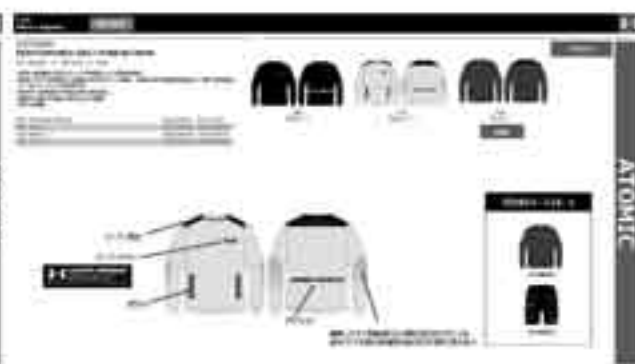

HYBRID

KNIT