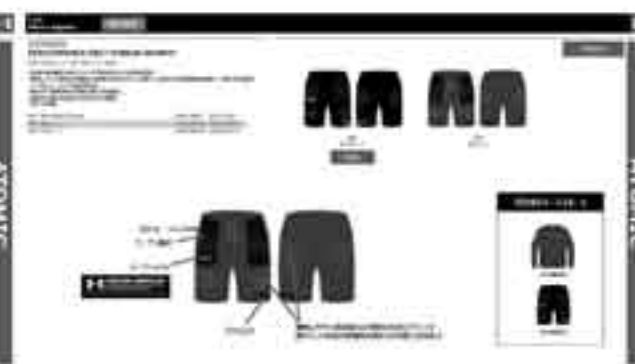

HYBRID

KNIT