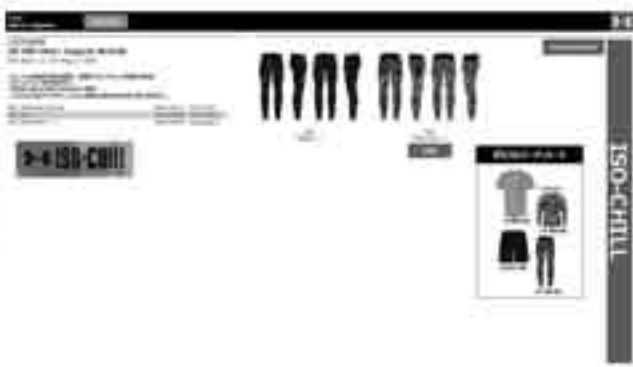

BUYERS CATALOG
2022 SPRING / SUMMER

MENS TRAINING

MENS TRAINING APPAREL

MENS BASELAYER

Product information and icons for various items, including a single item icon on the left and a row of seven items on the right. Vertical labels 'HG ARMOUR' are present on the right side of each panel.

Product information and icons for various items, including a row of four items on the left and a row of three items on the right. Vertical labels 'HG ARMOUR' are present on the right side of each panel. A large black panel on the right contains the text 'MENS T-SHIRT / POLO'.