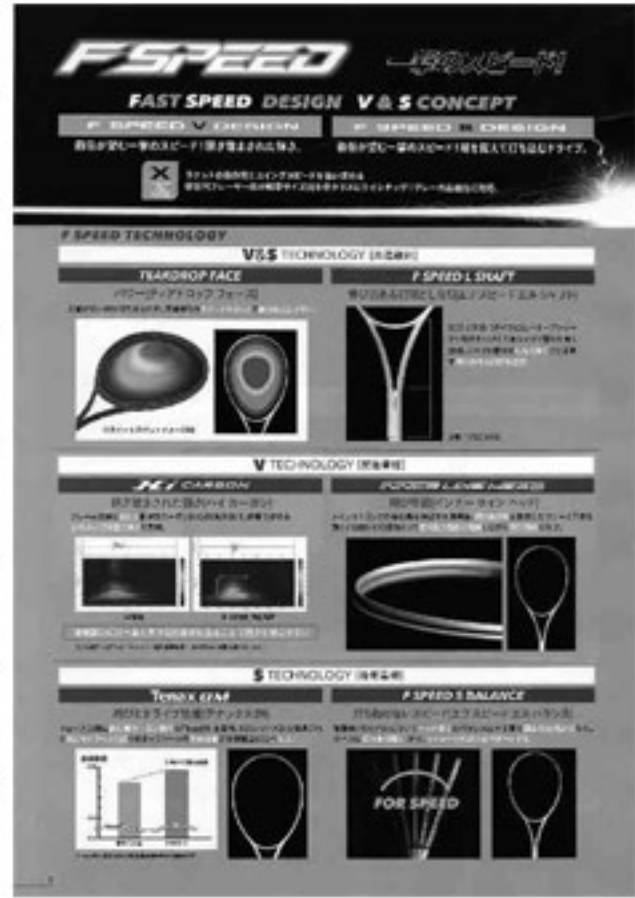

TENNIS RACKET SPEC CHART

Series	Model	Weight	Head Size	Balance	Stiffness
F-SERIES	F-100	310g	100	Head Light	Low
	F-100C	310g	100	Head Light	Low
	F-100E	310g	100	Head Light	Low
D-SERIES	D-100	310g	100	Head Light	Low
	D-100C	310g	100	Head Light	Low
	D-100E	310g	100	Head Light	Low
C-SERIES	C-100	310g	100	Head Light	Low
	C-100C	310g	100	Head Light	Low
	C-100E	310g	100	Head Light	Low

Tennis String Pattern

STRING MATRIX