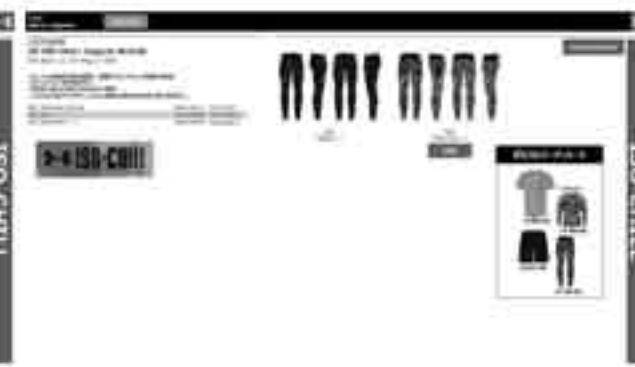

BUYERS CATALOG
2022 SPRING / SUMMER

MENS
TRAINING

MENS
TRAINING
APPAREL

MENS
BASELAYER