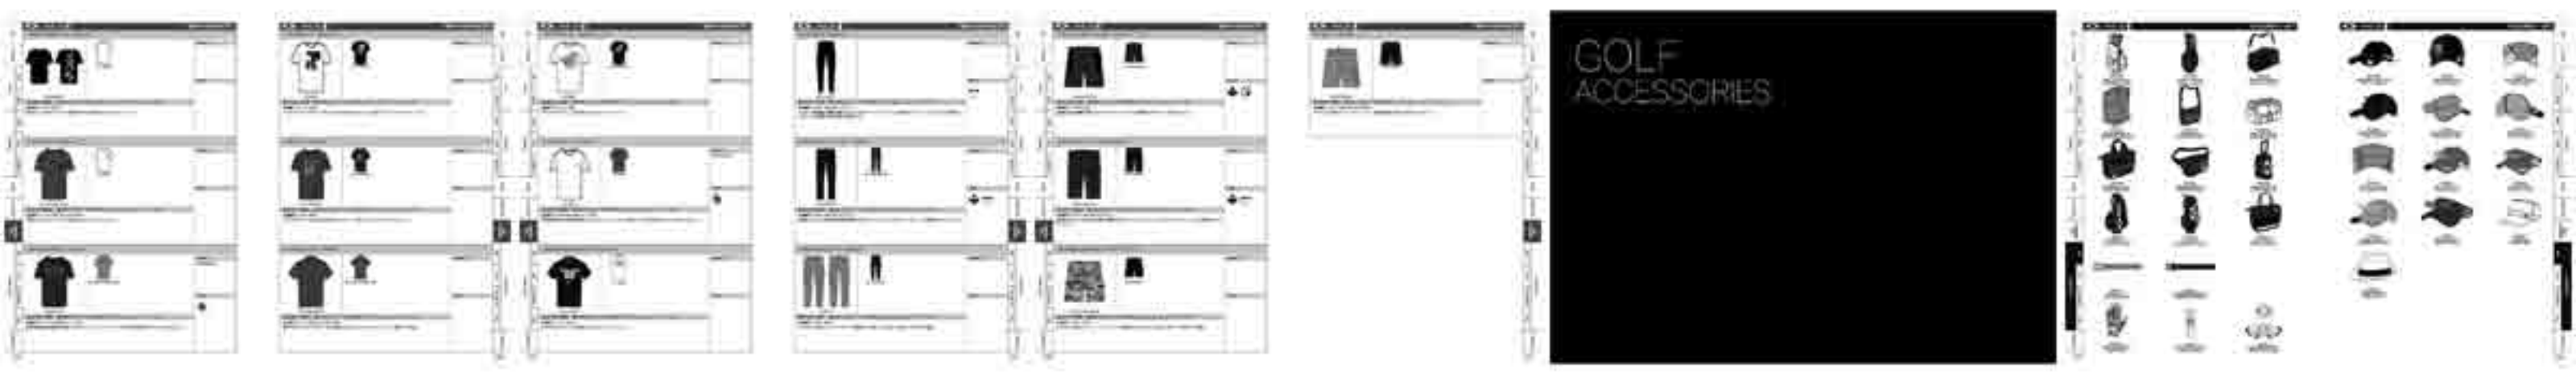

"Everything in this world can and will become better... it's just a matter of when and by whom!"

CONTENTS

GAULEY TECHNOLOGY

SIZE CHART table with columns for men's and women's sizes and measurements.

ACCESSORIES

FOOTWEAR